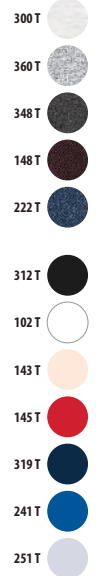

SOL'S SPENCER

Women 03103

МОЛЬТОН 280 TECHNOLOGIE LSF

(Low Shrinkage Fabric)

80% хлопок "Ringspun" - 20% полиэстер

♂		XS	S	M	L	XL	XXL	3XL
	A/B	67/48	68/51	69/54	70/57	71/60	72/63	73/66

	5		25	14 KG	58 X 38 X 42 CM

♀		XS	S	M	L	XL	XXL
	A/B	62/44	63/47	64/50	65/53	66/56	67/59

	5		25	11,8 KG	52 X 38 X 46 CM

МЕЛАНЖ